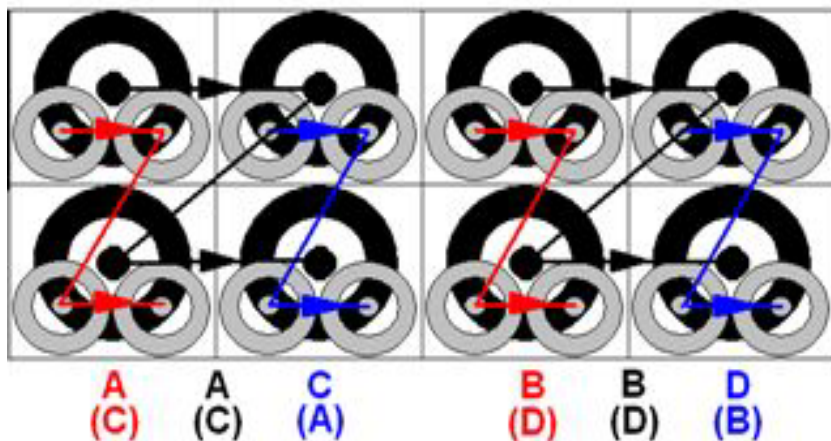

# SHOOTING ORDER FOR IFAA TARGETS

## 20 CM TARGETS

RED AND BLUE: COMPOUND BOWS  
 BLACK: OTHER BOWS

## 35 CM TARGETS

## 65 AND 50 CM TARGETS