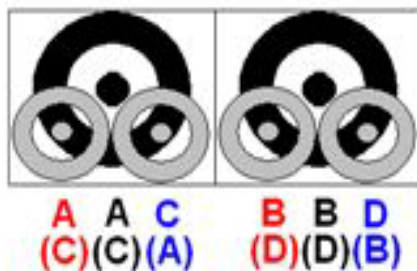

35 CM TARGETS